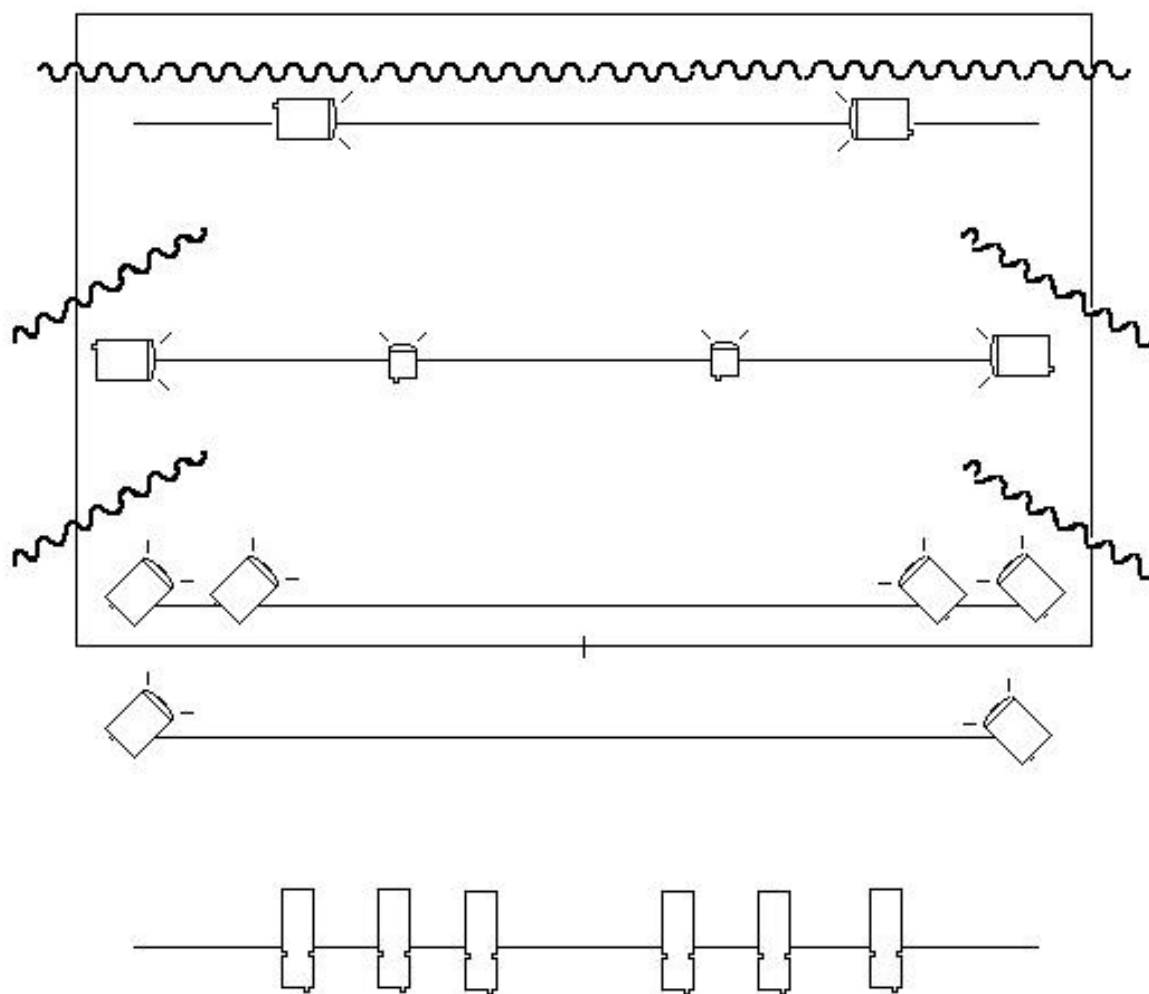

Dimitri Clown Ritratto

piano luci

-  4 - 6 sagomatori 1000W (ev. spot PC)
-  8 - 10 spot PC 1000W (ev. spot fresnel)
-  2 spot PC 650W, con aletti paraluce