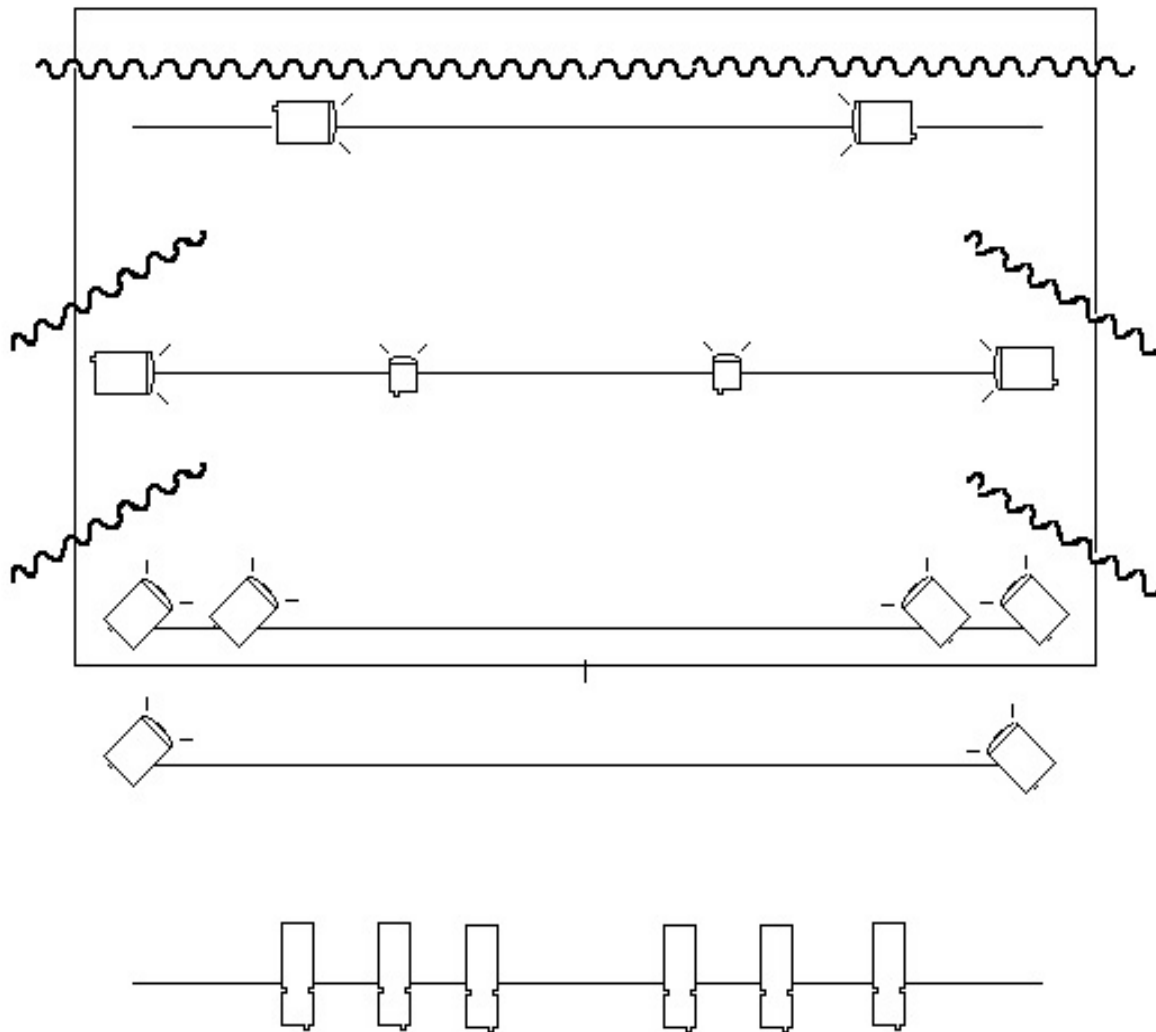

Dimitri Clown Ritratto

Lighting plan

-  4 - 6 Profile spots 1000W (or ev. PC)
-  8 - 10 PC spots 1000W (or ev. Fresnels)
-  2 PC spots 650W, avec volets