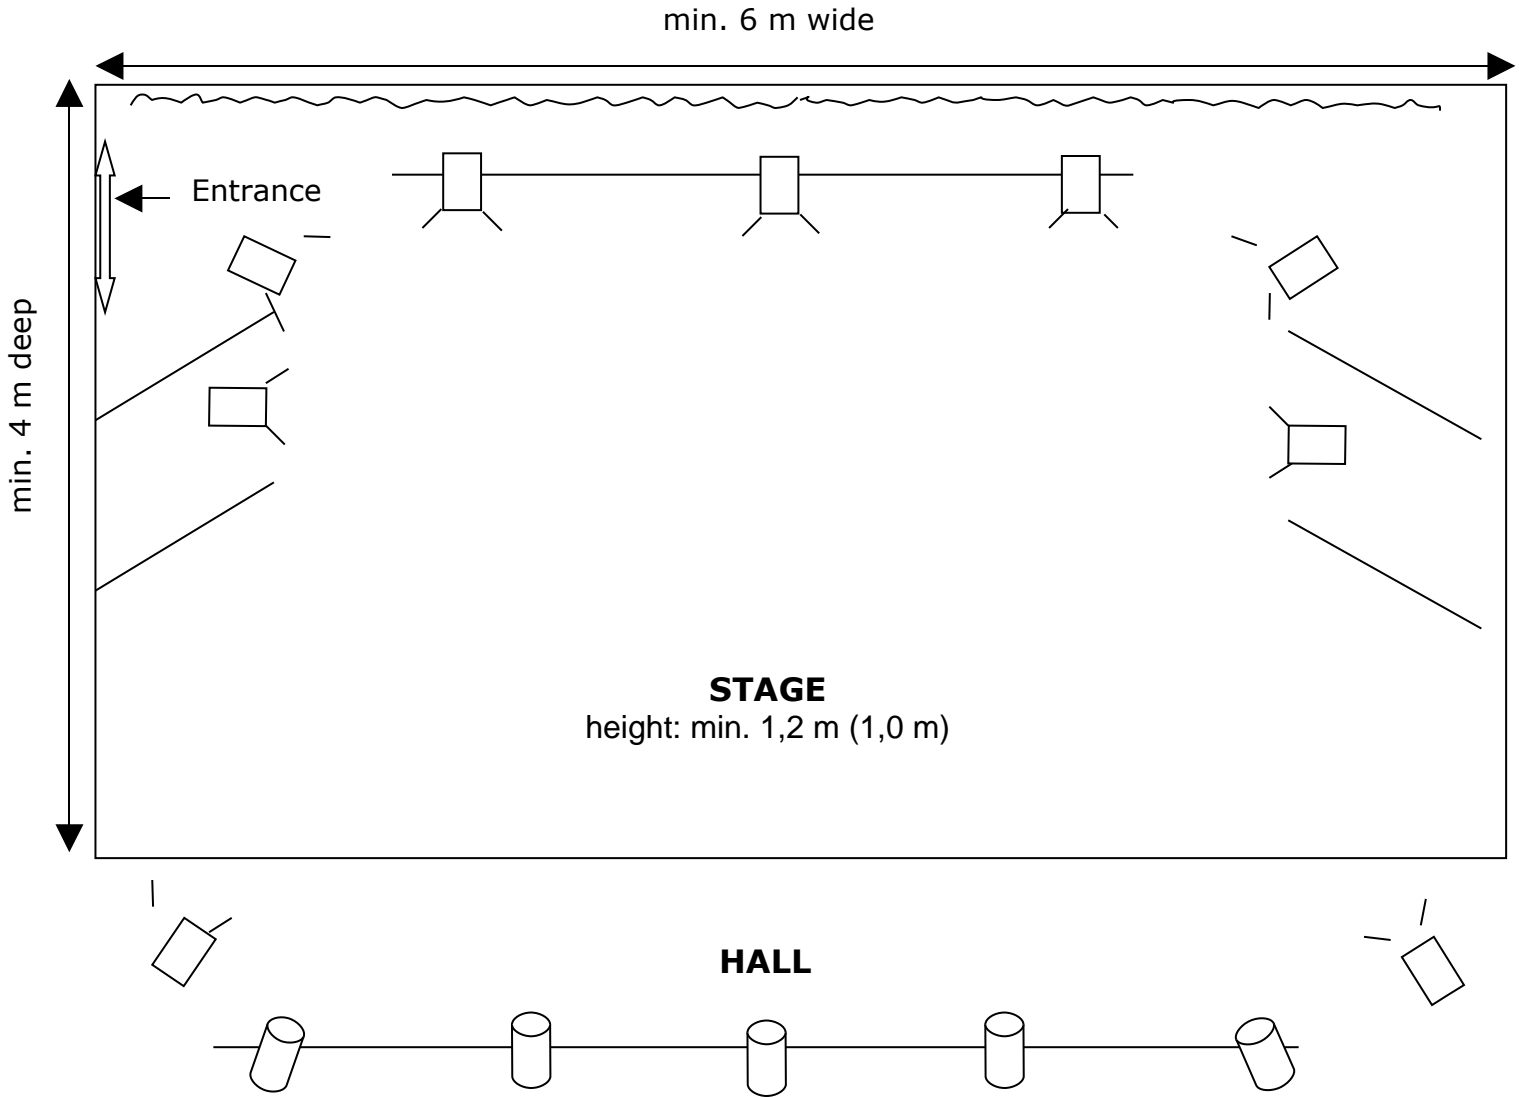

LIGHTING PLAN

 PC or fresnel projectors
1000 / 650 W

 Profile spots 1000 W